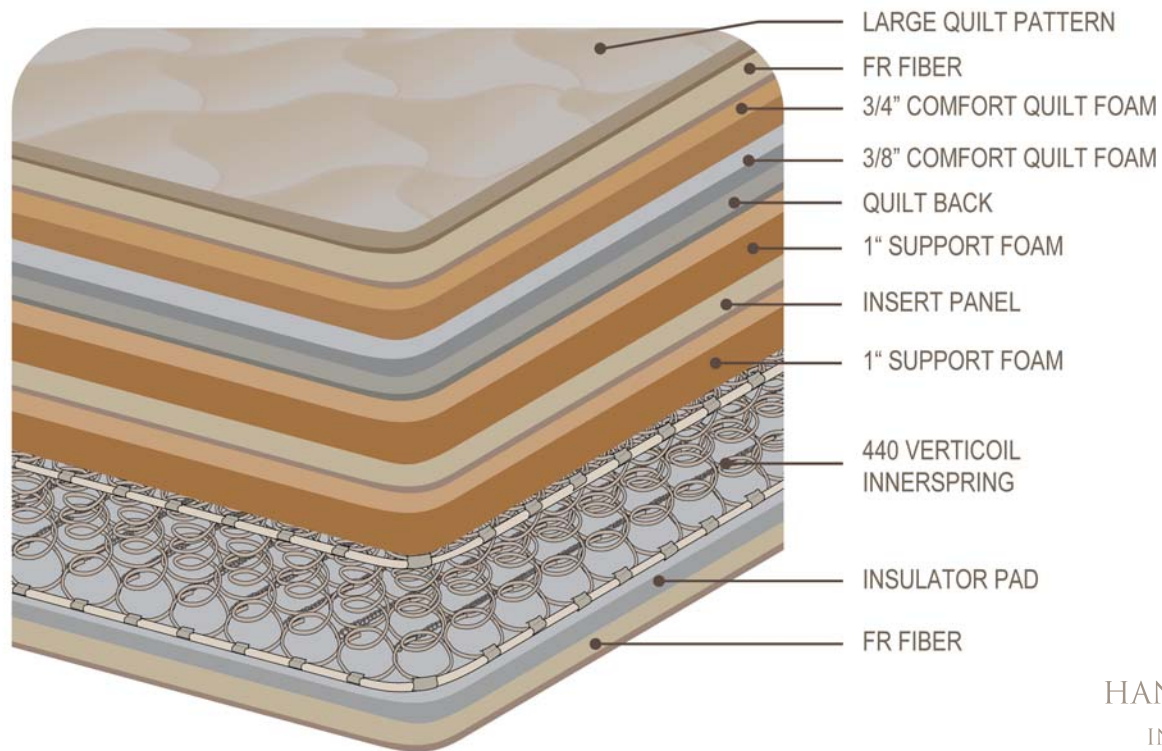

KARRINGTON PILLOW TOP

*Sterling & Thomas*TM
Fine Handcrafted Bedding

HANDCRAFTED
IN THE **USA**