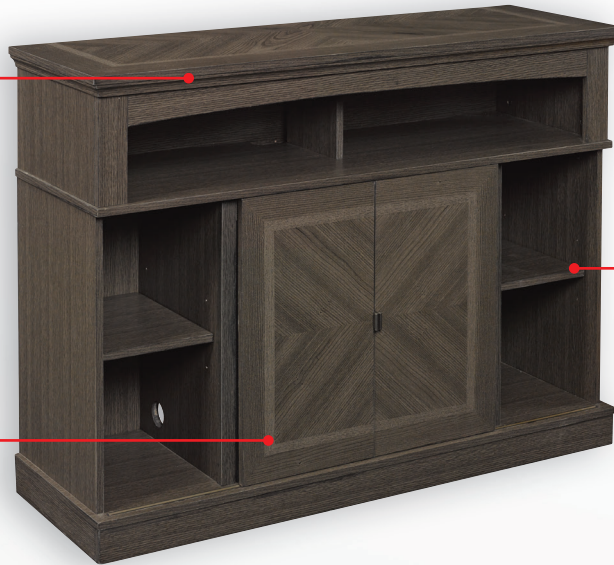

FRISCO

96770-RAC

CONSISTS OF: 23MM90123PE7 & 23II-MM90123

47.37"W X 15.5"D X 35"H

Scan the
code to visit
ClassicFlame
on the web

ClassicFlame
DECORATIVE ELECTRIC FIREPLACES
A TWIN-STAR INTERNATIONAL BRAND
www.classicflame.com

FRISCO

96770-RAC

CONSISTS OF: 23MM90123PE7 & 23II-MM90123

Media Shelf w/ Wire Management Channels

Storage Cabinets w/ Adjustable Shelves

Sliding Doors

PATENT PENDING SAFER SENSOR™ FIRE PREVENTION TECHNOLOGY

Automatically shuts the fireplace off when doors cover the insert

Partitioned Full Length Media Shelf

Ideal for sound bars and media components

2 Display Cabinets

Display storage with sliding doors

Adjustable Shelving

Shelves can be readjusted or removed completely for added space

Integrated Wire Management

Pass-through holes for easy wire management and ventilation

Exceptional Quality

Fine furniture quality construction and finish