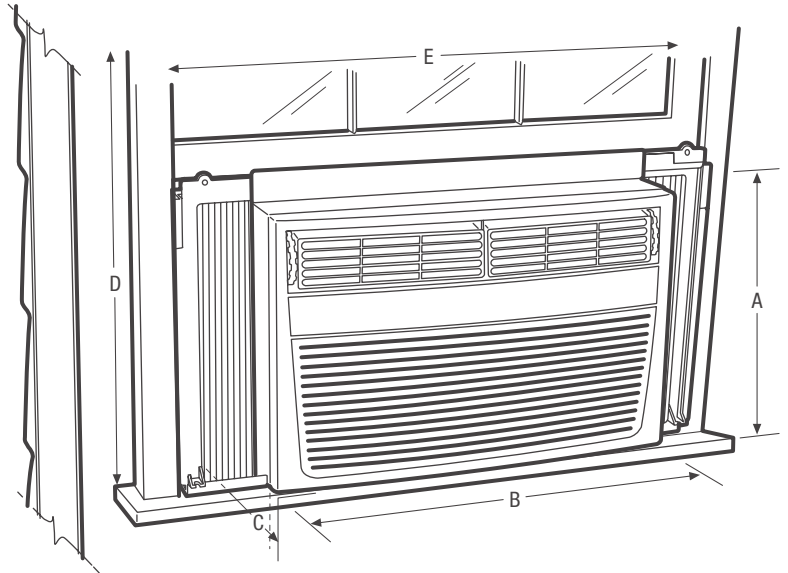

Performance	
BTU (Cool)	10,000
Dehumidification (Pints/Hour)	2.7
Cool Area (Up To Sq. Ft.)	450
Combined Energy Efficiency Ratio	10.9
Energy Efficiency Ratio	10.9
Electrical	
Volts	115
Amps (Cool)	8.0
Watts (Cool)	915
Length of Power Cord (Min./Max.)	6' / 6.5'
Plug Type (NEMA)	LCDI (5-15P)
Features	
Electronic Controls	Ready-Select® Controls
Fan Speeds (Cool / Fan)	3 / 3
Low Voltage Start-Up	Yes
Auto Cool Function	Yes
Energy Saver Mode	Yes
Sleep Mode	Yes
Filter Check	Yes
24-Hour On / Off Timer	Yes
Clean Air Ionizer	
Remote Control	Full-Function
Air CFM (High / Med / Low)	285 / 243 / 221
Air Direction Control	8-Way
Fresh Air / Exhaust Vent / Closed	Yes / Yes / Yes
Filter Type	Antibacterial Mesh
Filter Access	Tilt-Out
Slide-Out Chassis	
Window Mounting Kit (Included)	Pleated Quick Mount
Warranty¹	Yes
Certifications	
Performance	AHAM
Specifications	
Refrigerant	R410a
Shipping Weight (Approx.)	69 Lbs.

¹Warranty 5 year sealed system / 1 year full parts and labor.

NOTE: For planning purposes only. Always consult local and national electric codes. Refer to Product Installation Guide for detailed installation instructions on the web at frigidaire.com.

Product Dimensions	
A - Height	14-1/2"
B - Width	19"
C - Depth	21-1/2"

Window Dimensions	
D - Height (Min.)	15-1/2"
E - Width (Min./Max.)	23" / 36"

Accessories information available on the web at frigidaire.com

FRIGIDAIRE

USA • 10200 David Taylor Drive • Charlotte, NC 28262 • 1-800-FRIGIDAIRE • frigidaire.com
CANADA • 5855 Terry Fox Way • Mississauga, ON L5V 3E4 • 1-800-265-8352 • frigidaire.ca

FFRA1022R1 03/15

© 2015 Electrolux Home Products, Inc.

Specifications subject to change.